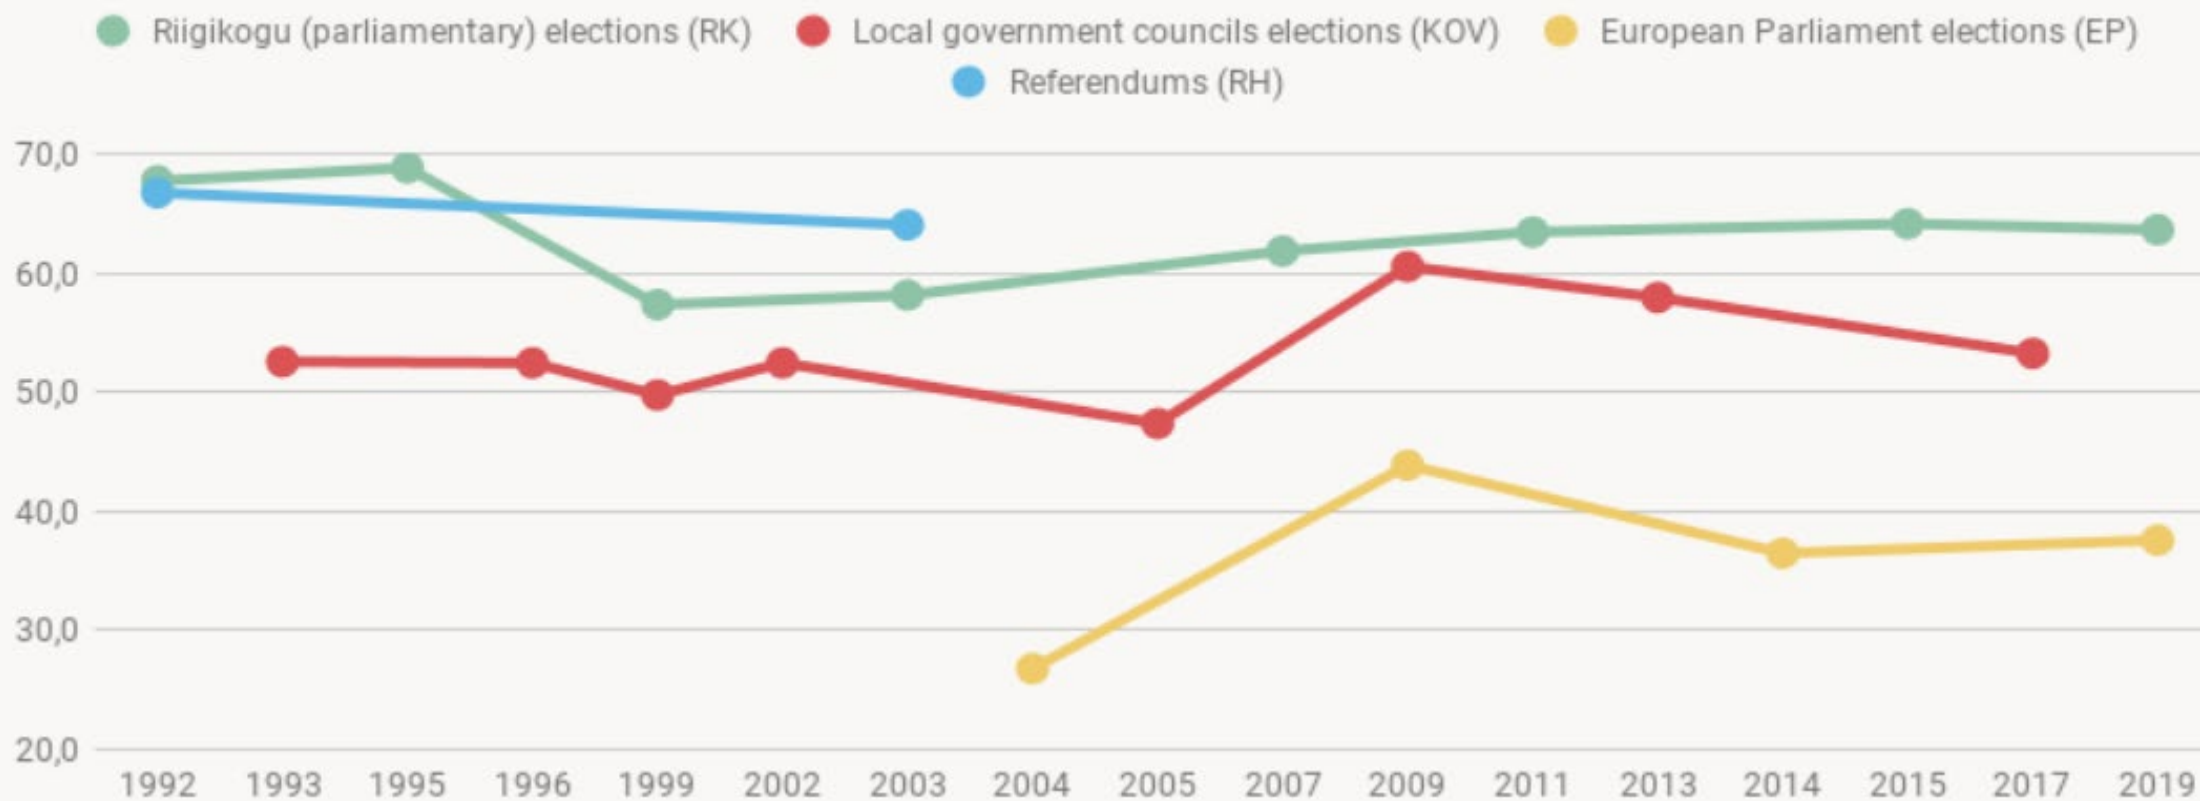

Participation in voting (%)